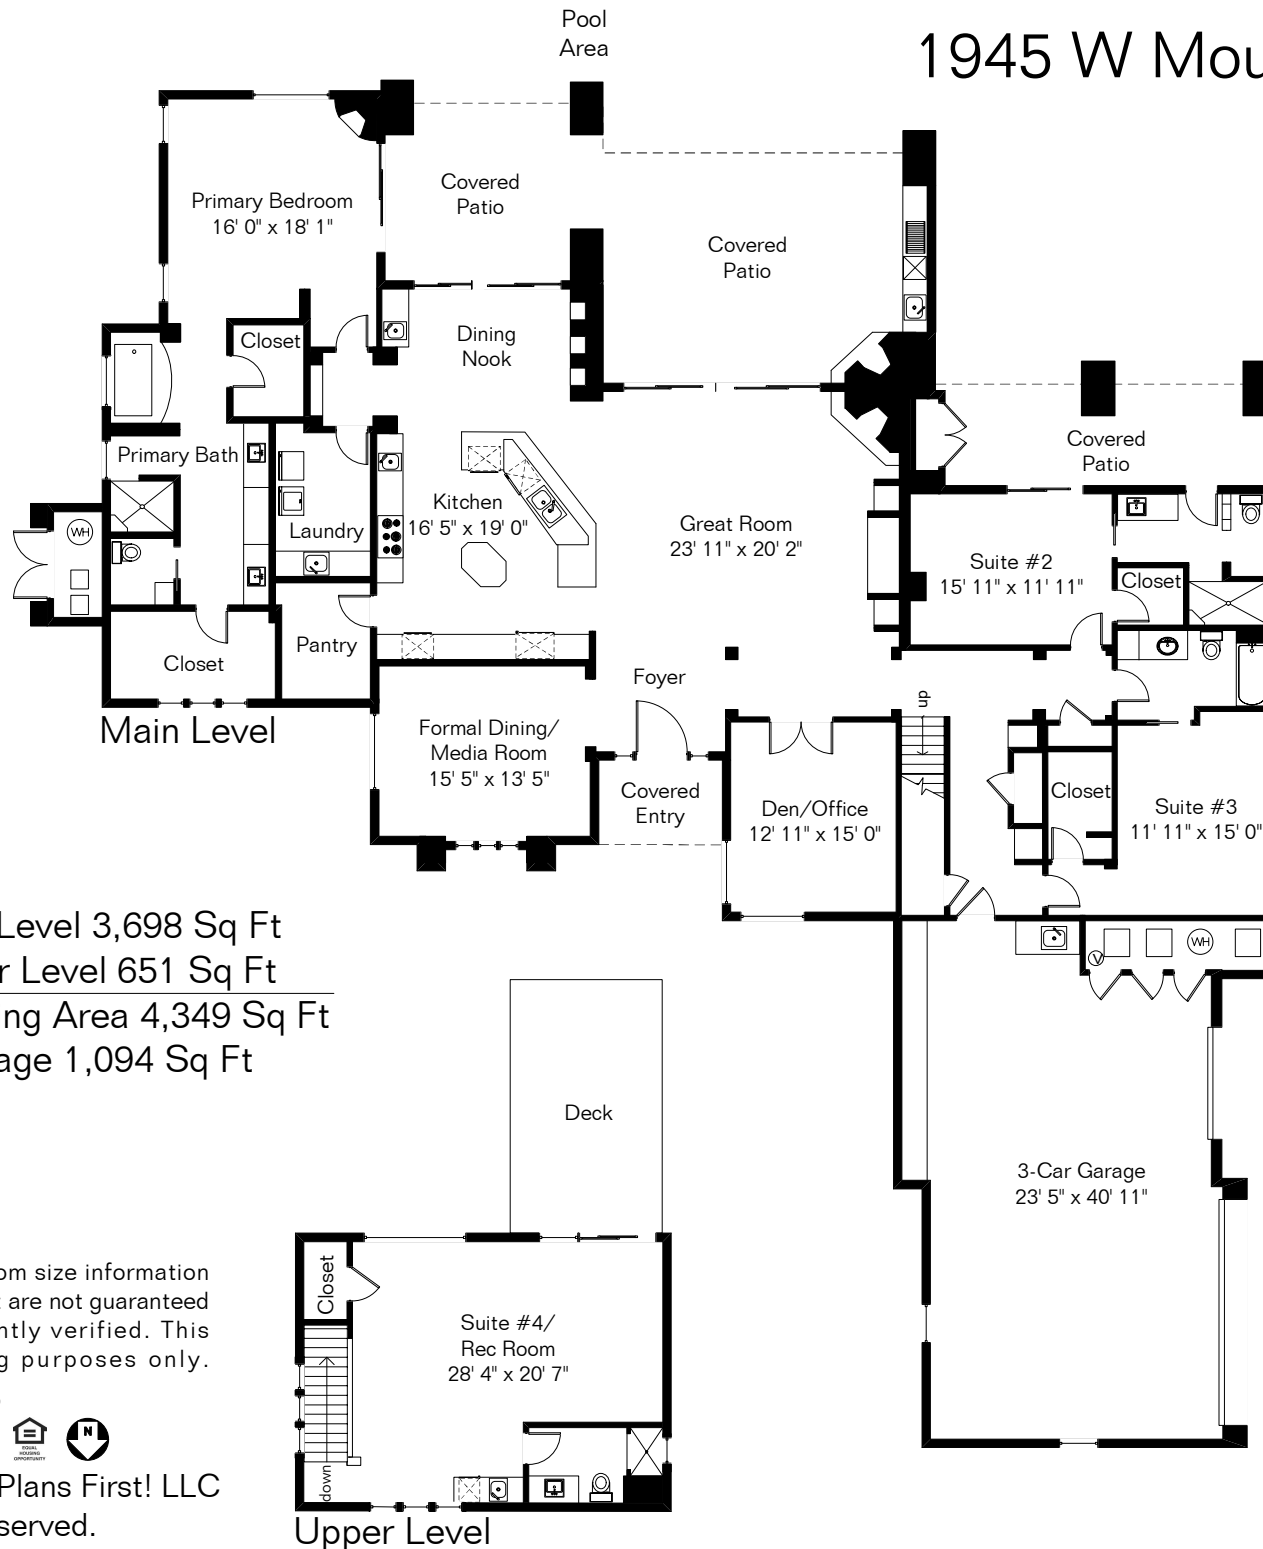

1945 W Mountain Mirage Pl

Main Level 3,698 Sq Ft
 Upper Level 651 Sq Ft
 Total Living Area 4,349 Sq Ft
 Garage 1,094 Sq Ft

The square footages and room size information are deemed to be reliable but are not guaranteed and should be independently verified. This drawing is for marketing purposes only.

Revised October 2023

Copyright 2023 Floor Plans First! LLC
 All Rights Reserved.